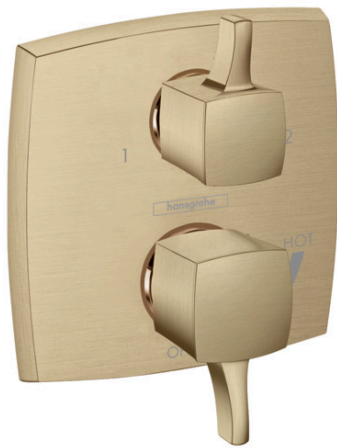

Ecostat Classic
Pressure Balance Trim Classic Square with Diverter
Surface: **brushed bronze** Part no. : **15865141**

Description

Features

- Temperature and on/off control for 2 outlets
- Outlets may be operated simultaneously
- Flow: 4.5 GPM (17 L/Min)

Item details

List Price $ 582.00

Compliance

Product image